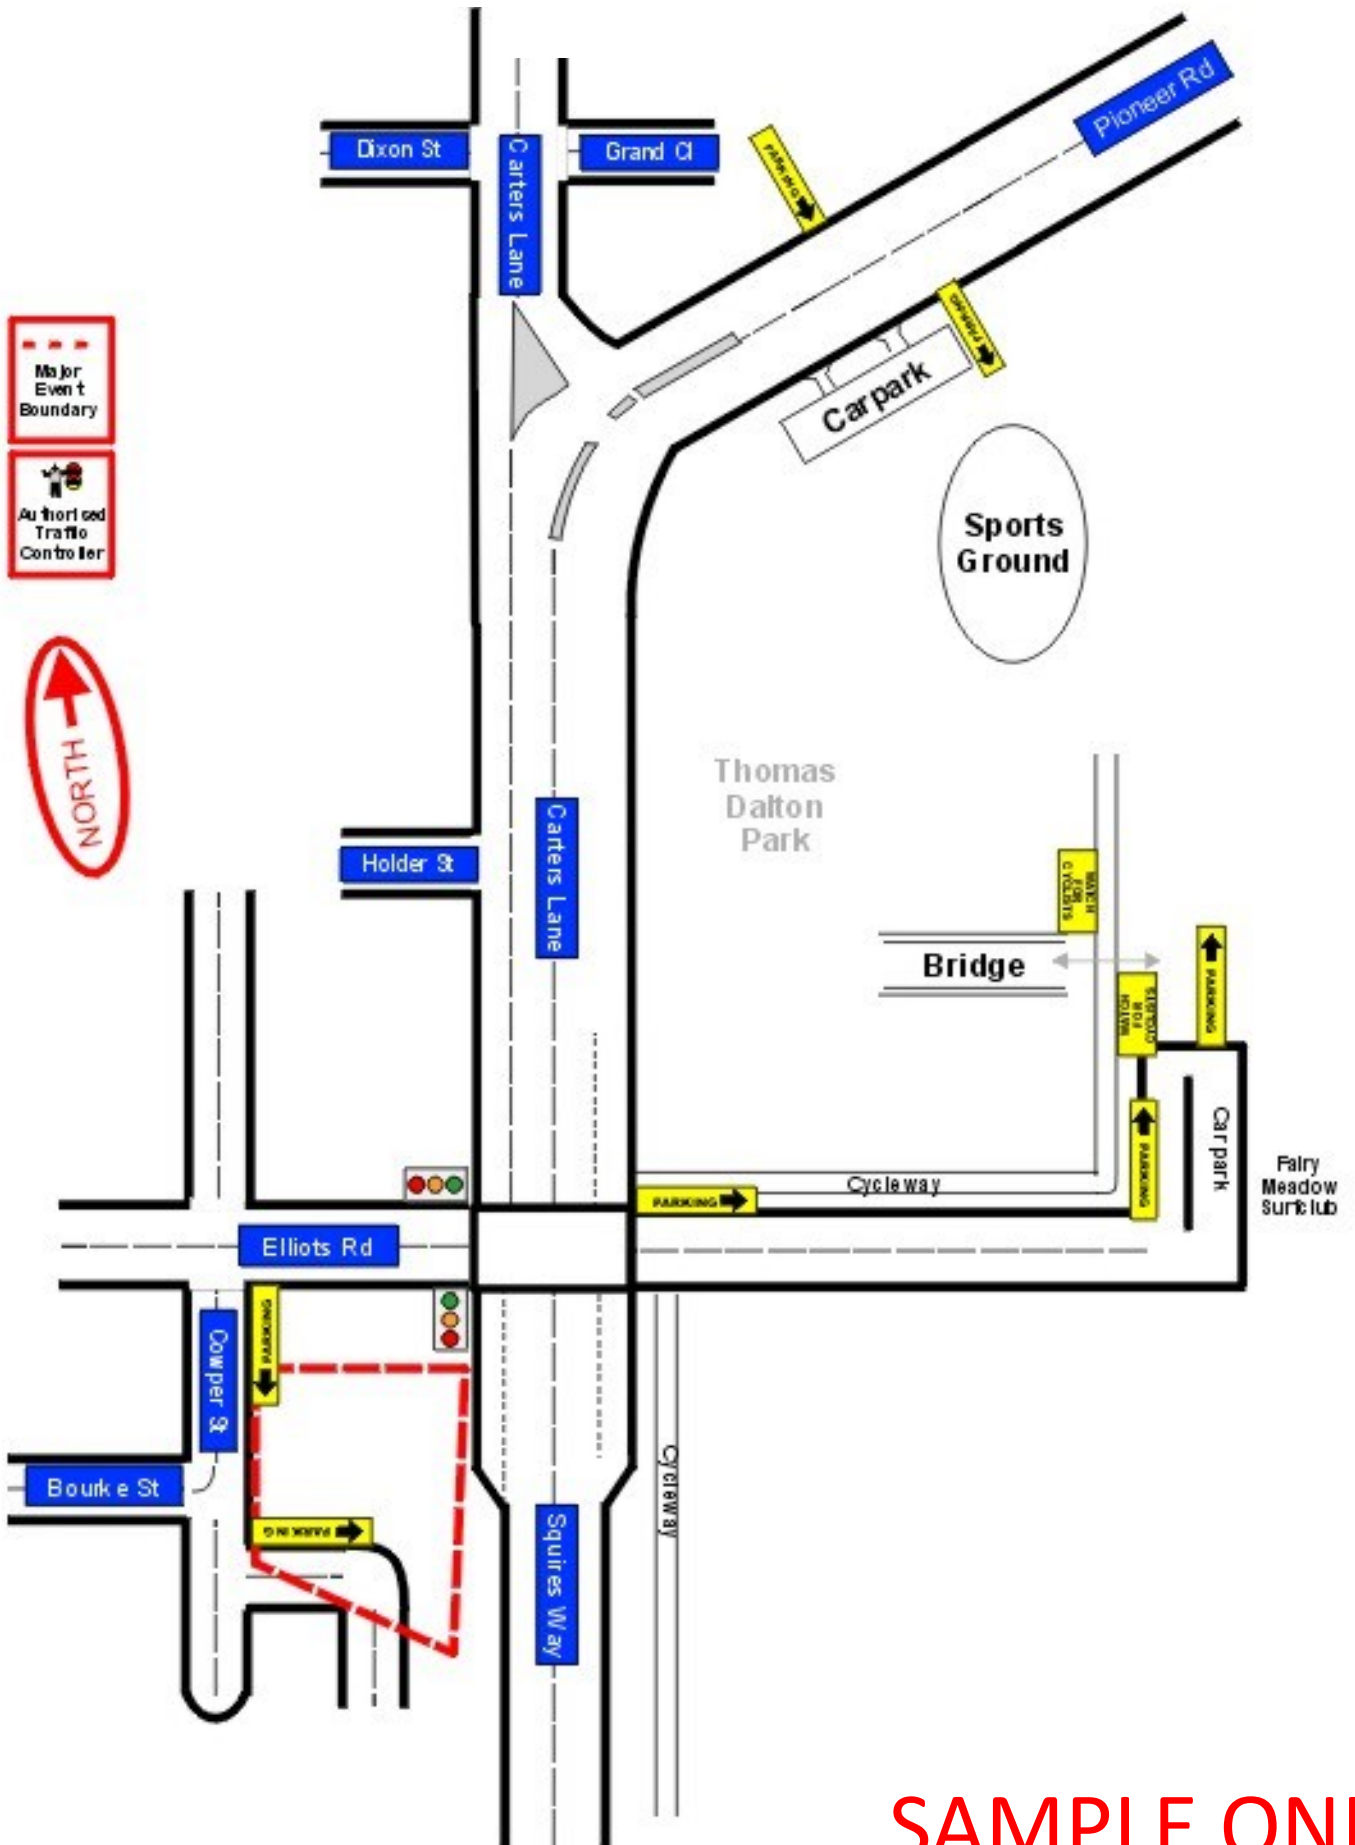

### 3. Thomas Dalton Park Elliotts Rd Fairy Meadow

Not to Scale

- Class 3

Traffic Plan: 9933-4312

Contact: John Smith (7am-3.30pm)

Bill Jones 0411 XXX XXX

After hours/weekends 4224 XXXX

SAMPLE ONLY