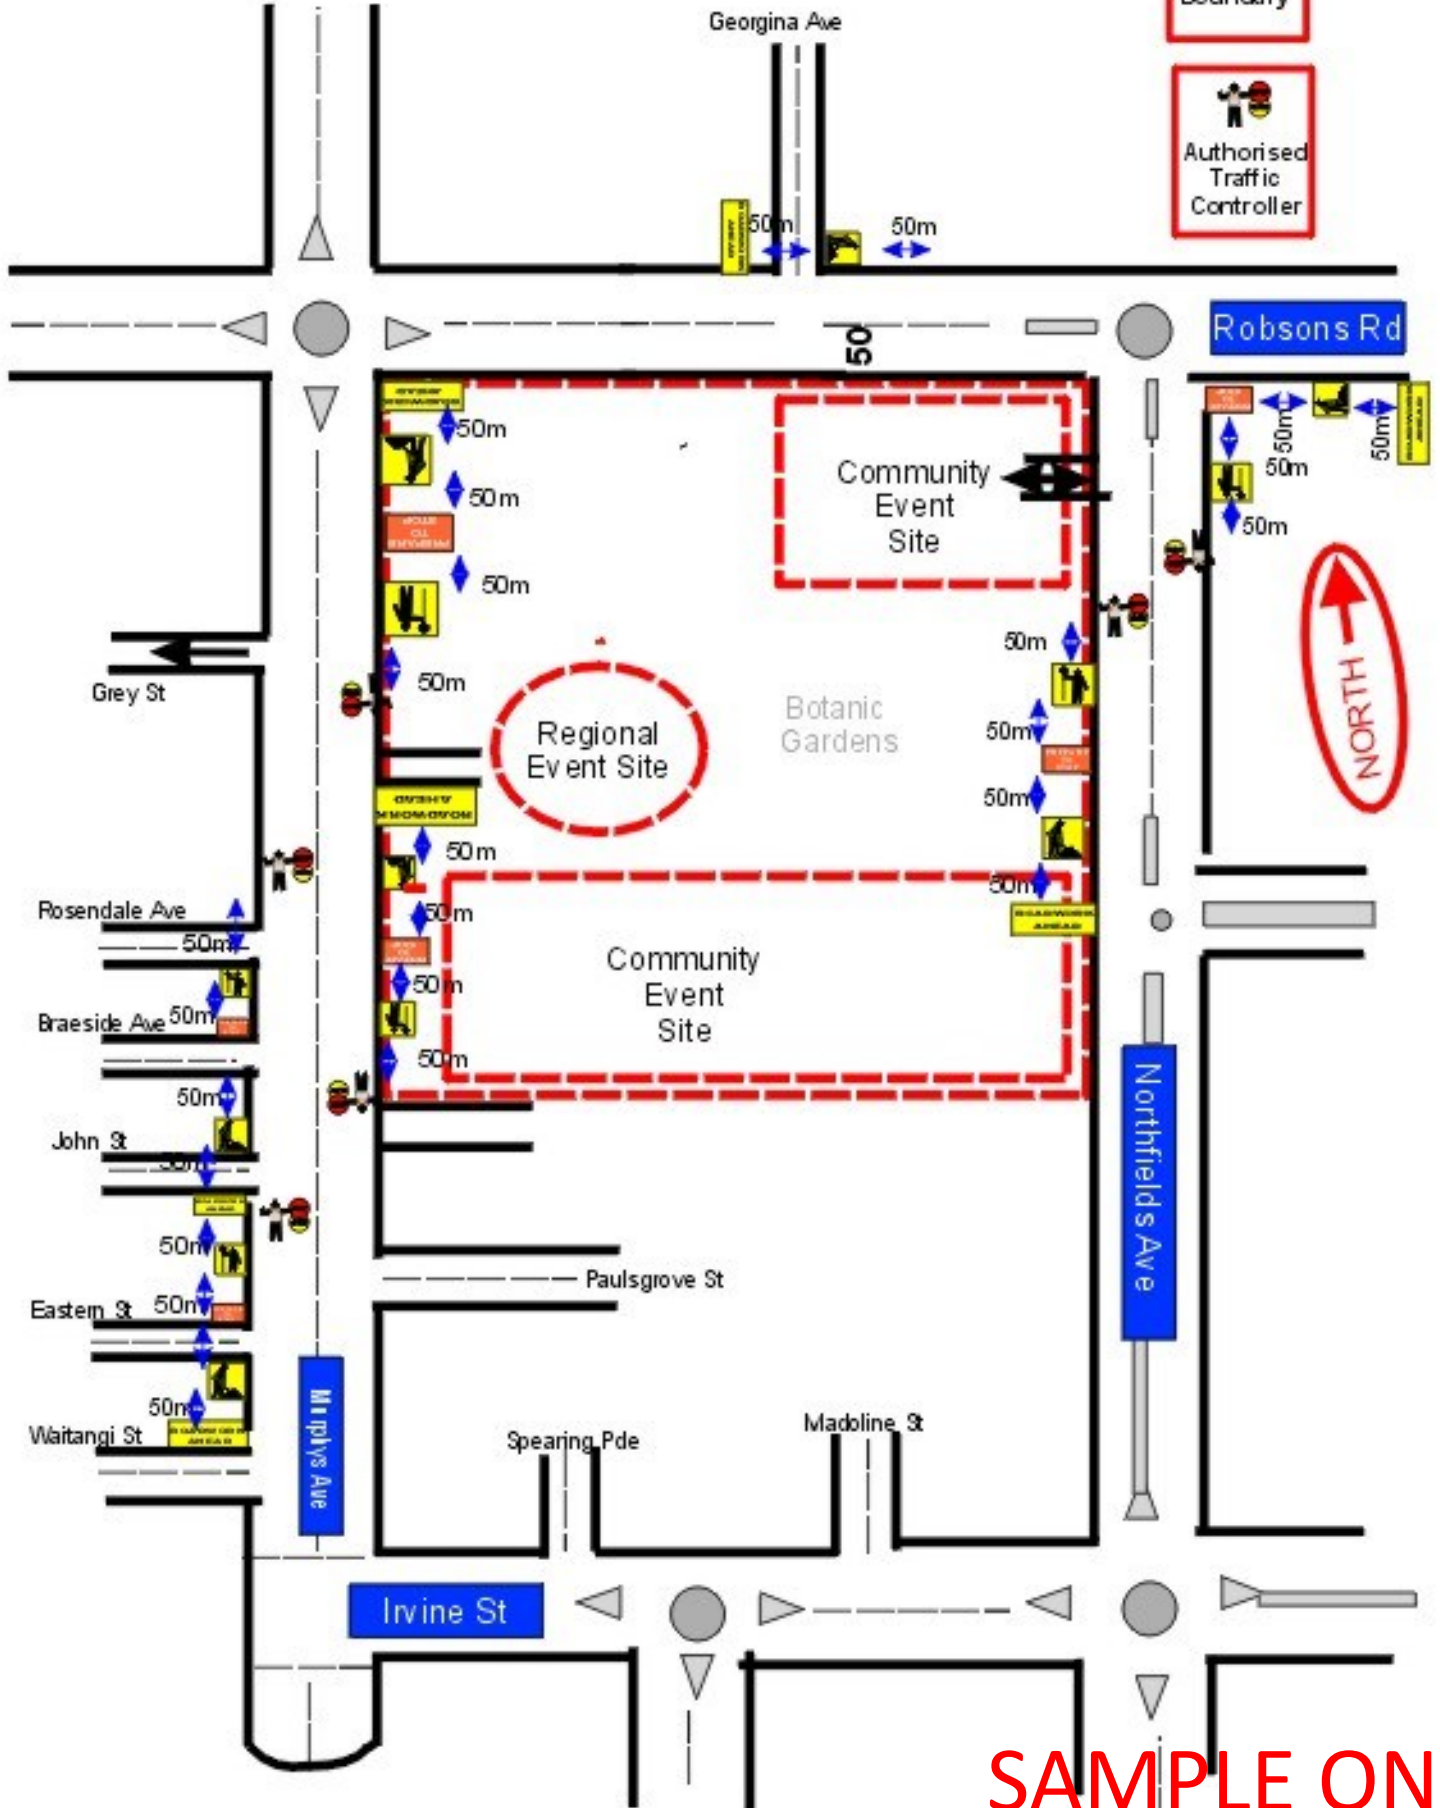

6. Wollongong Botanic Garden Murphys Ave, Keiraville

Not to Scale

- Class 3

Traffic Plan: 9933-4312

Contact: John Smith (7am-3.30pm)

Bill Jones 0411 XXX XXX

After hours/weekends 4224 XXXX

SAMPLE ONLY