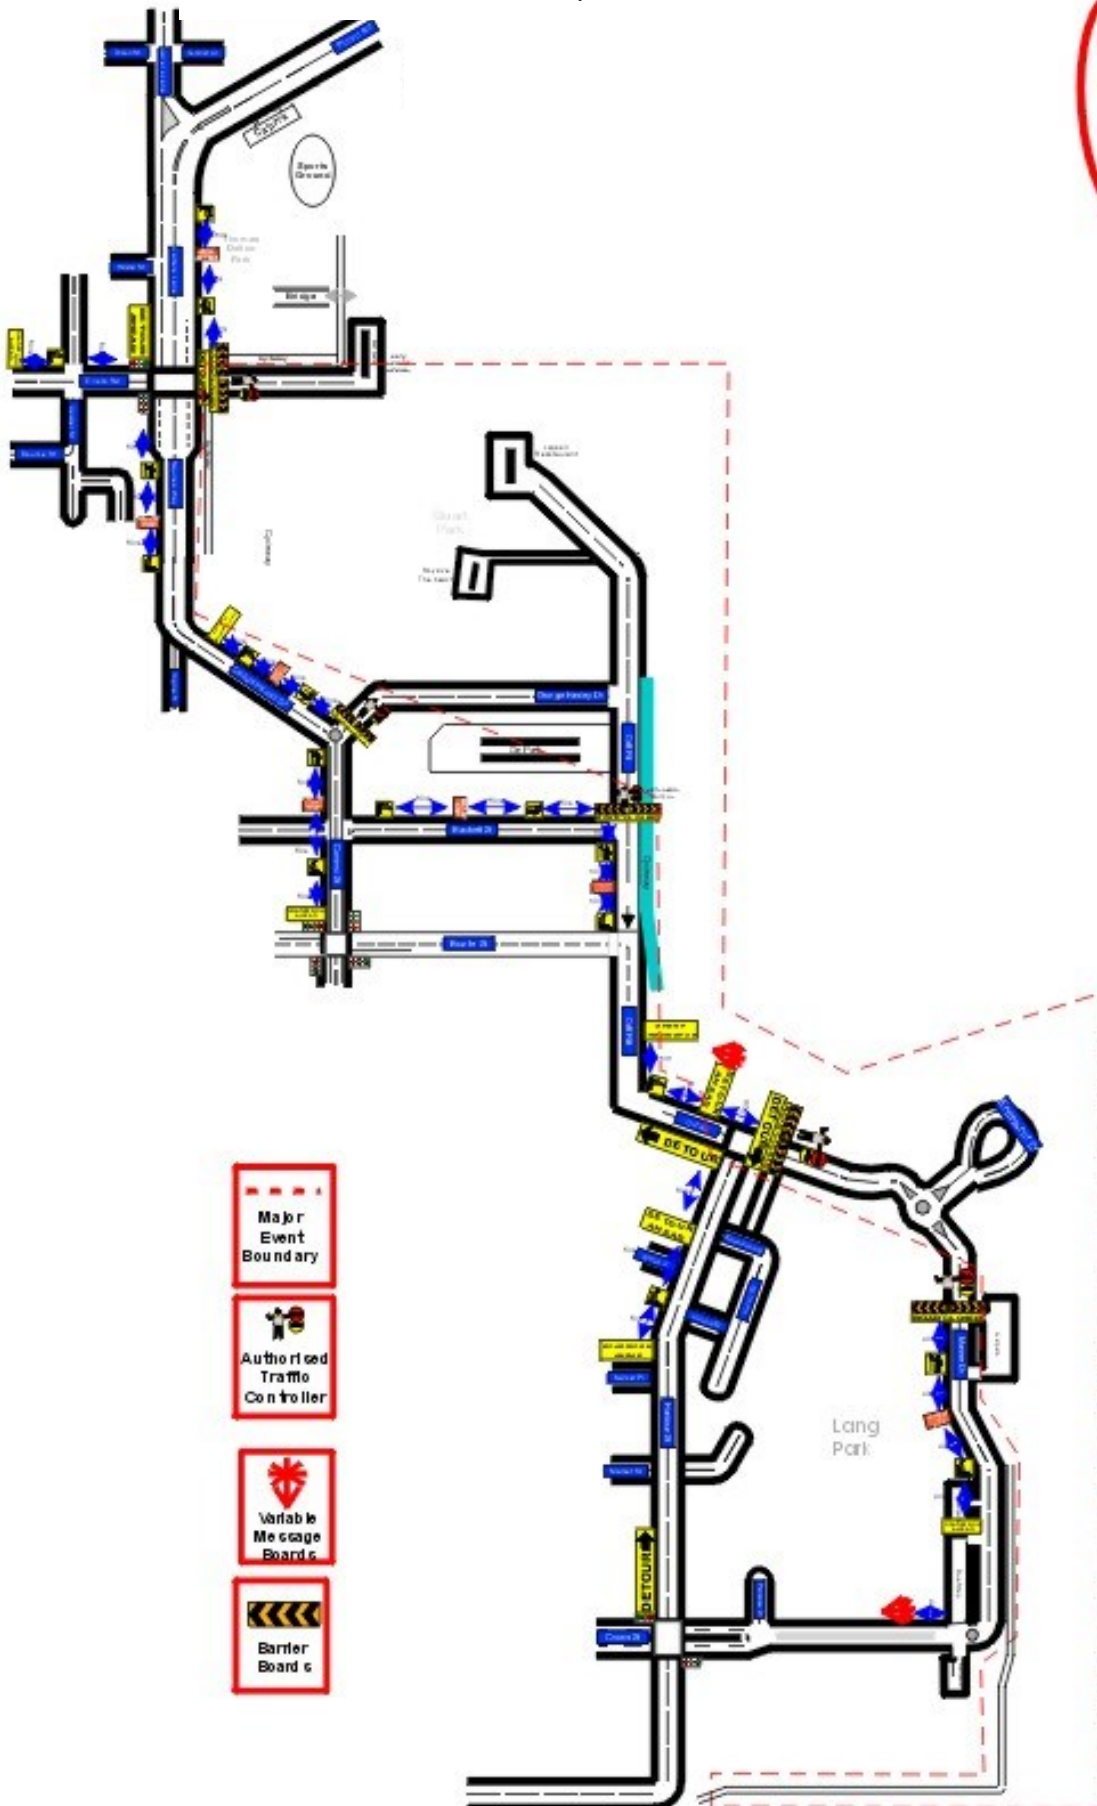

## 2. Wollongong Foreshore—City Beach to Elliotts Road Fairy Meadow

- Class 2

Traffic Plan: 9933-4312

Contact: John Smith (7am-3.30pm)

Bill Jones 0411 XXX XXX

After hours/weekends 4224 XXXX

Not to Scale

**SAMPLE ONLY**