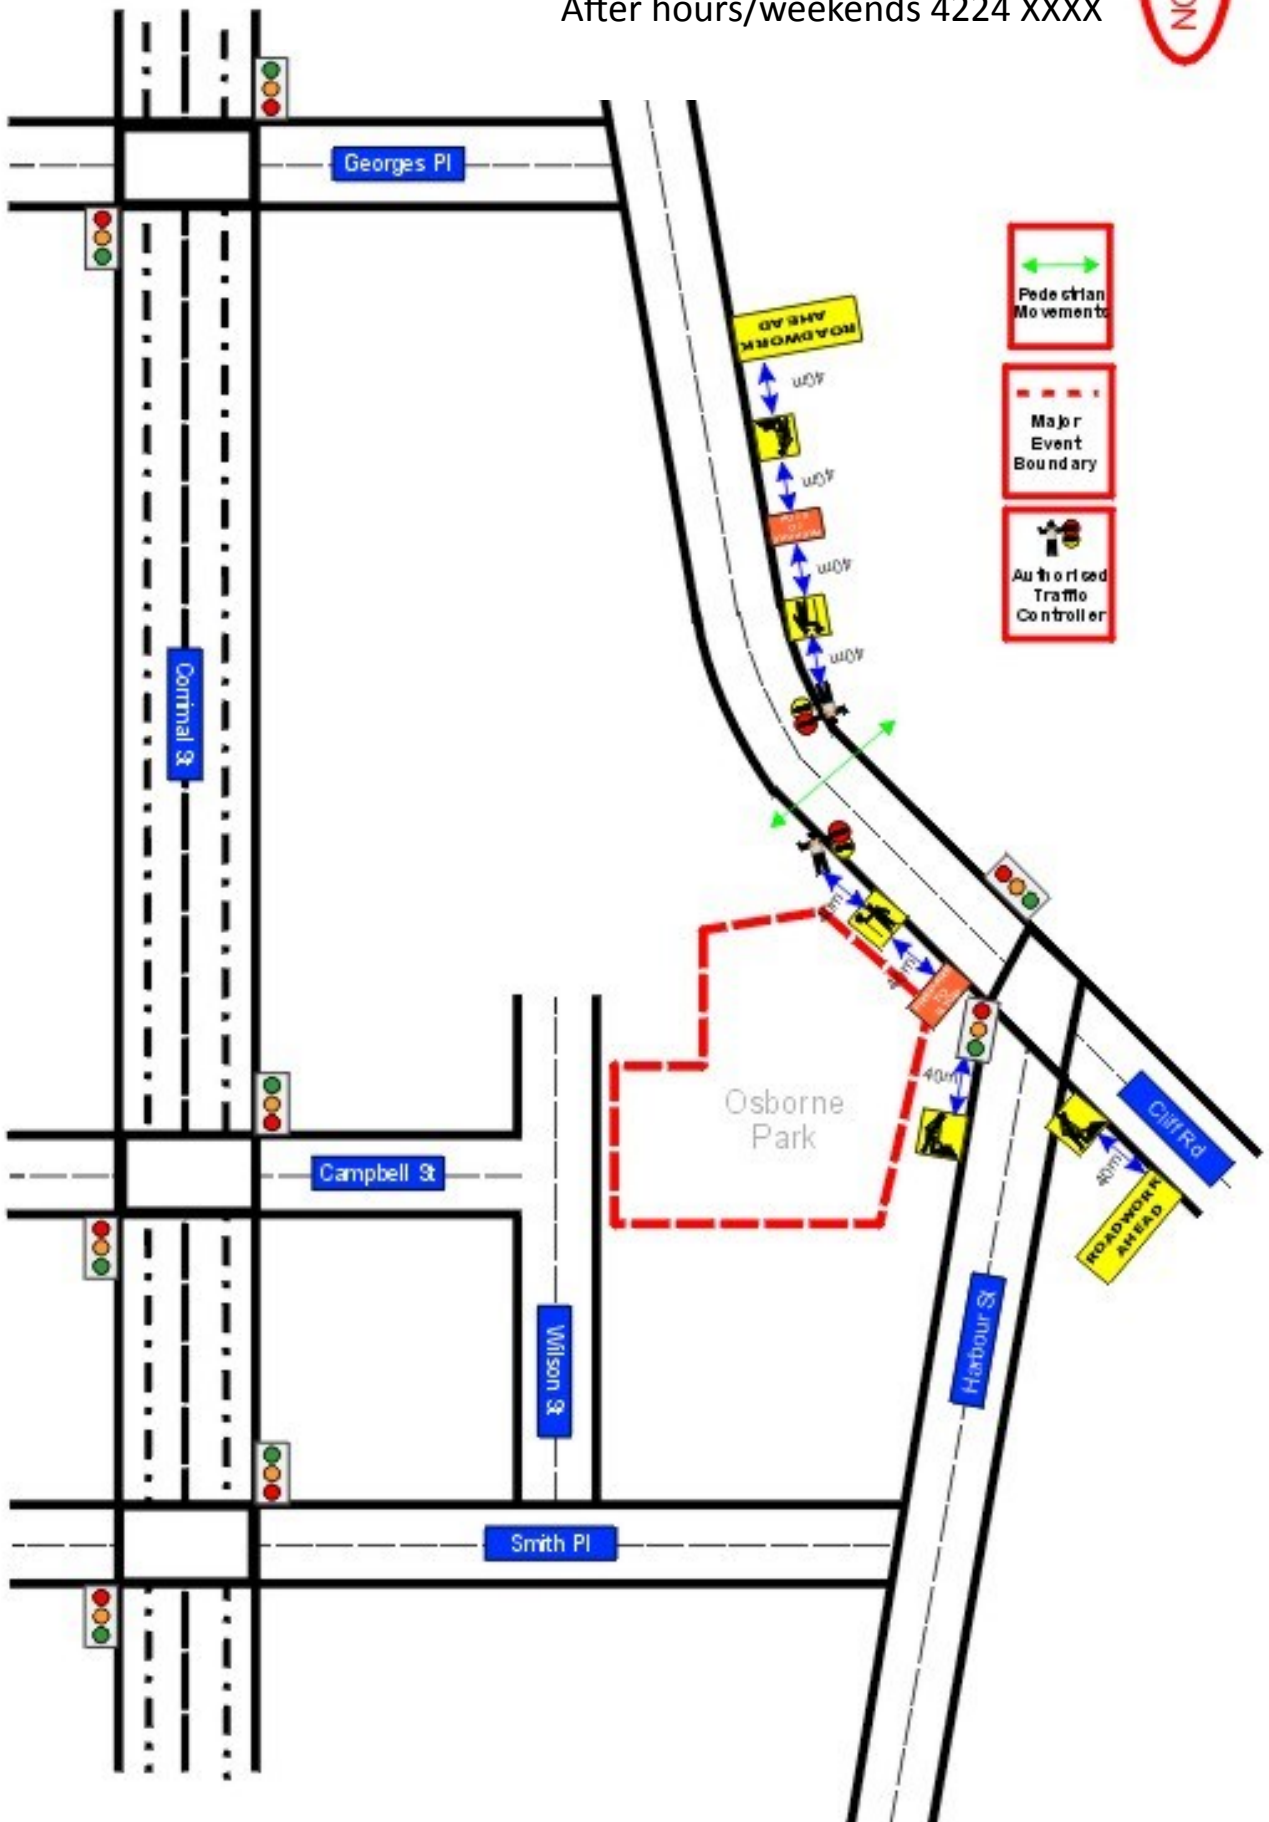

7. Osborne Park Cliff Road Wollongong

Not to Scale

- Class 3

Traffic Plan: 9933-4312

Contact: John Smith (7am-3.30pm)

Bill Jones 0411 XXX XXX

After hours/weekends 4224 XXXX

SAMPLE ONLY