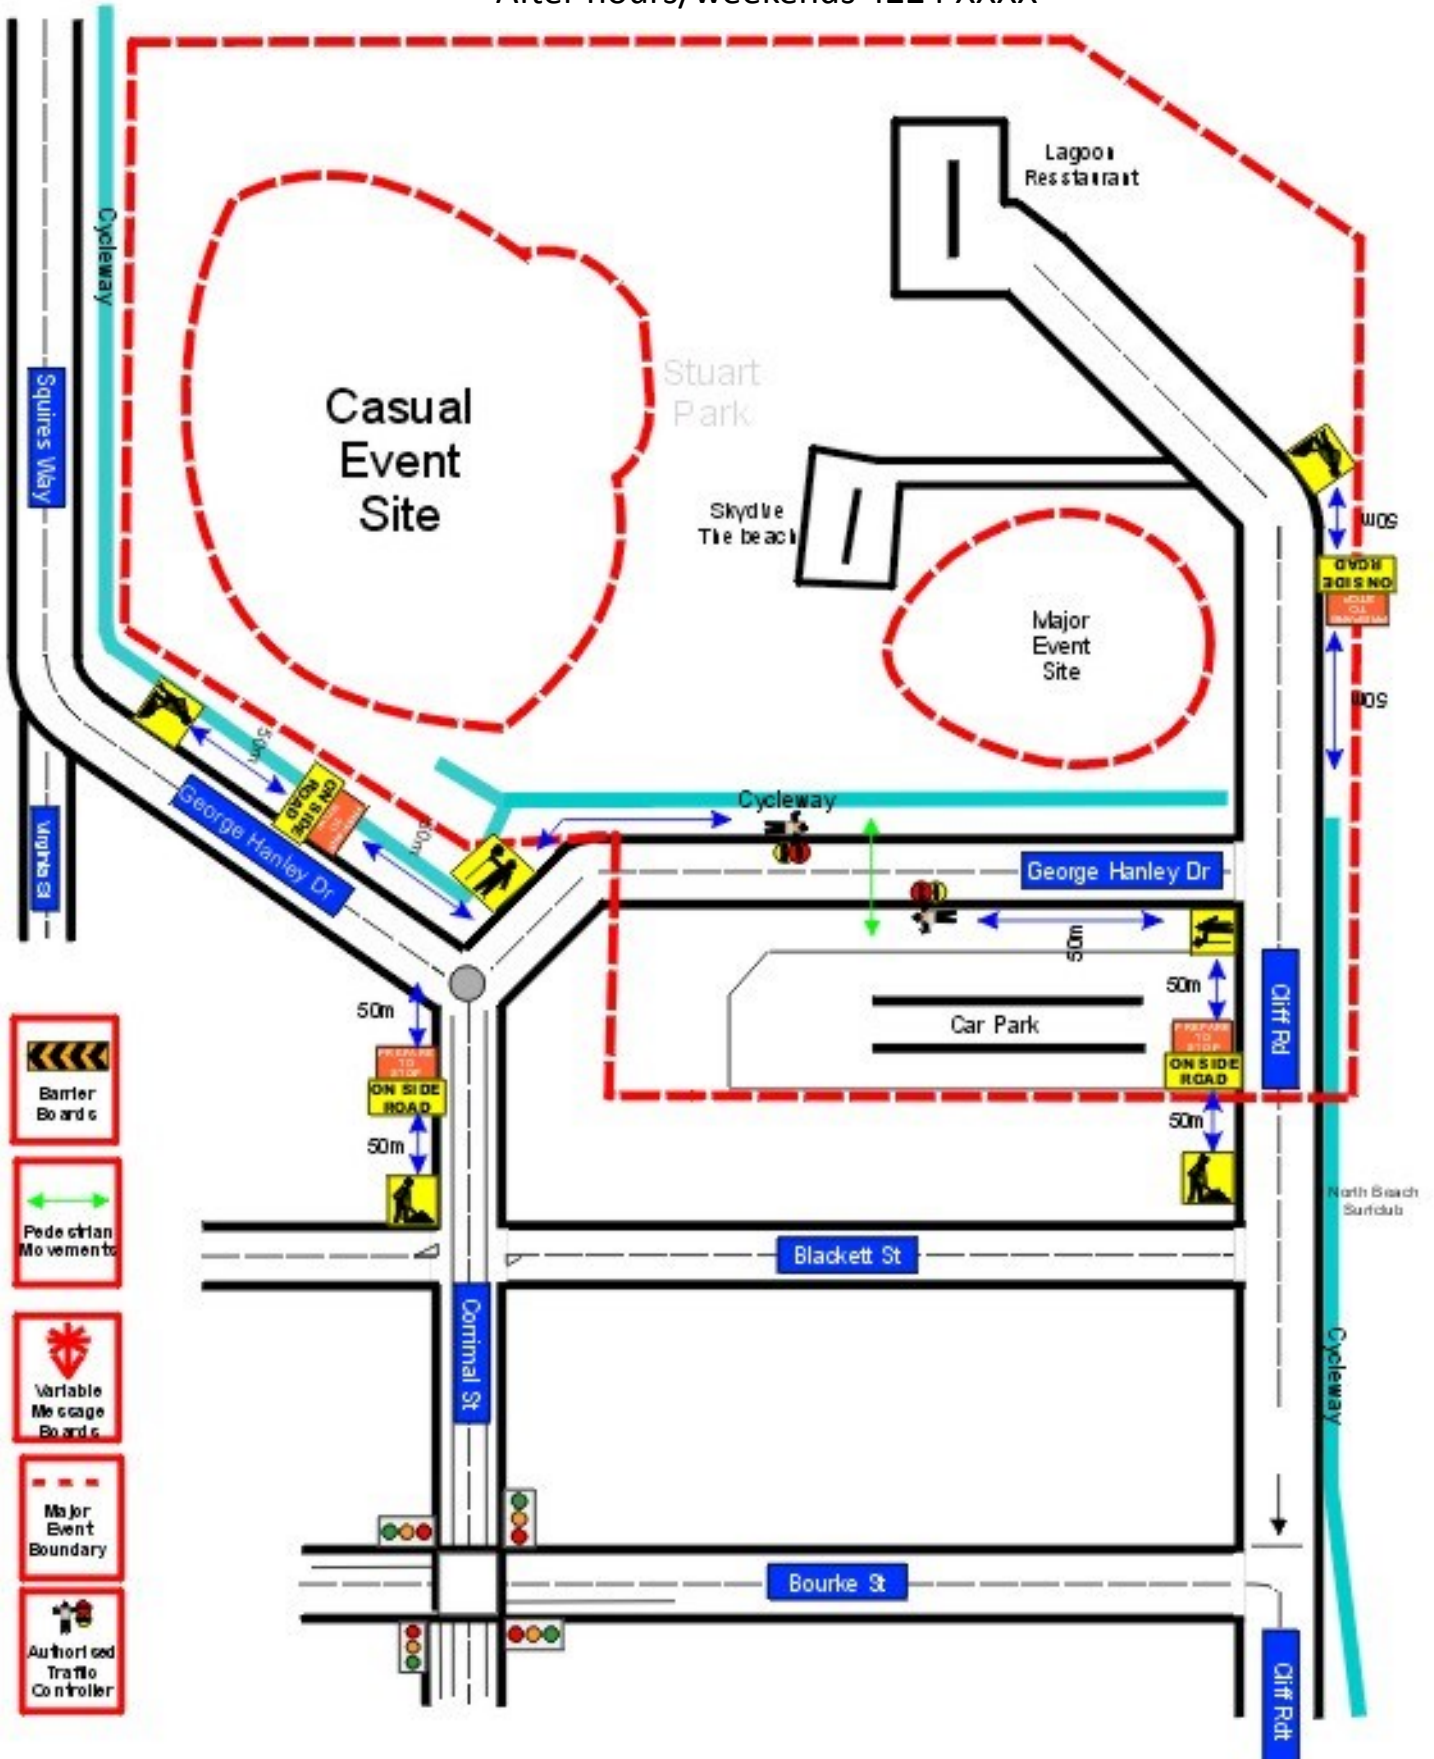

1. Stuart Park—George Hanley Drive North Wollongong

Not to Scale

- Class 2

Traffic Plan: 9933-4312

Contact: John Smith (7am-3.30pm)

Bill Jones 0411 XXX XXX

After hours/weekends 4224 XXXX

SAMPLE ONLY