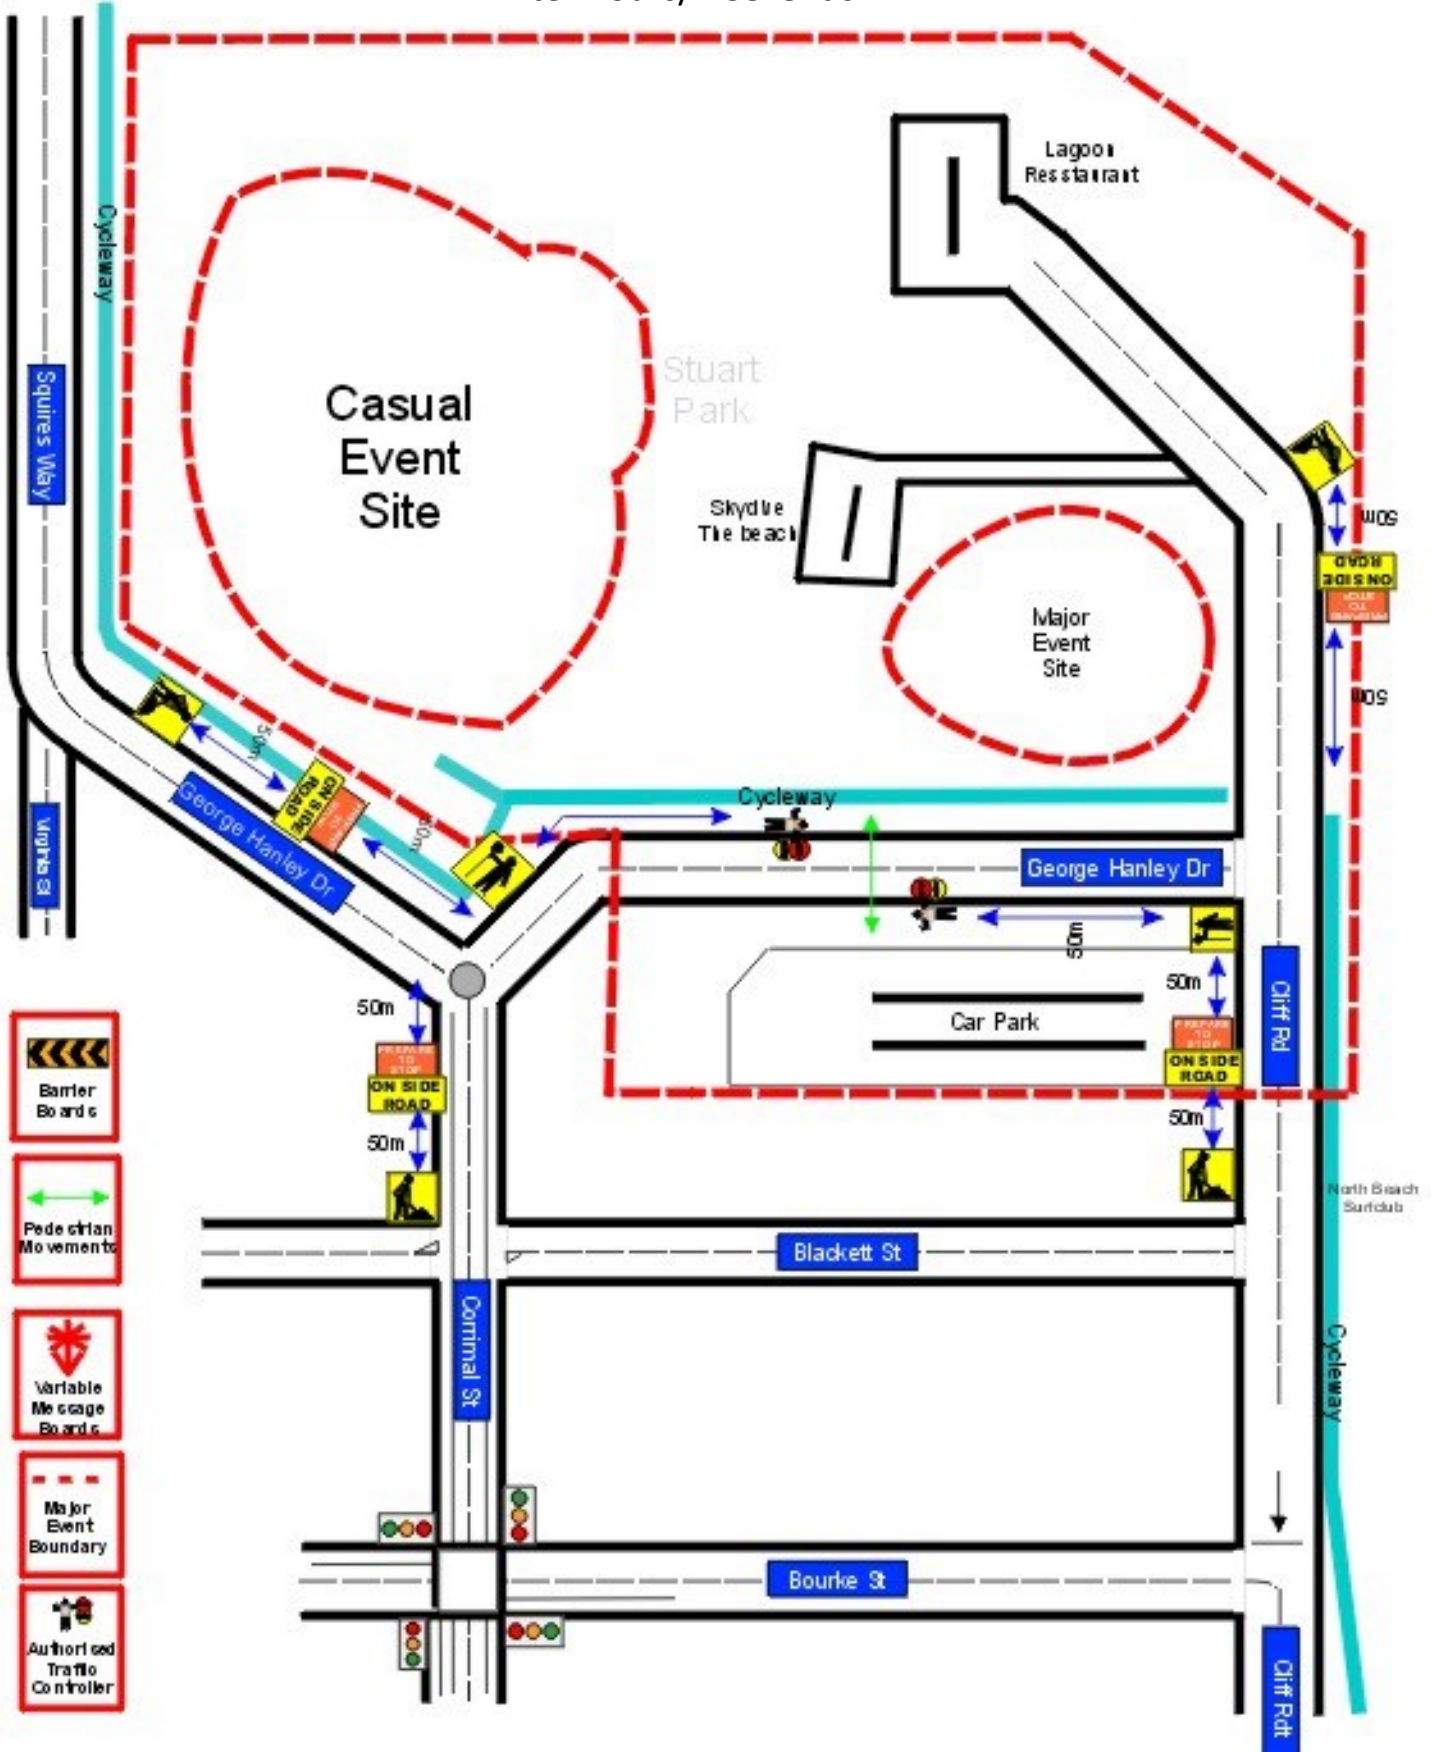

# 1. Stuart Park—George Hanley Drive North Wollongong

## - Class 3

Traffic Plan: 9933-4312

Contact: John Smith (7am-3.30pm)

Bill Jones 0411 XXX XXX

After hours/weekends 4224 XXXX

SAMPLE ONLY