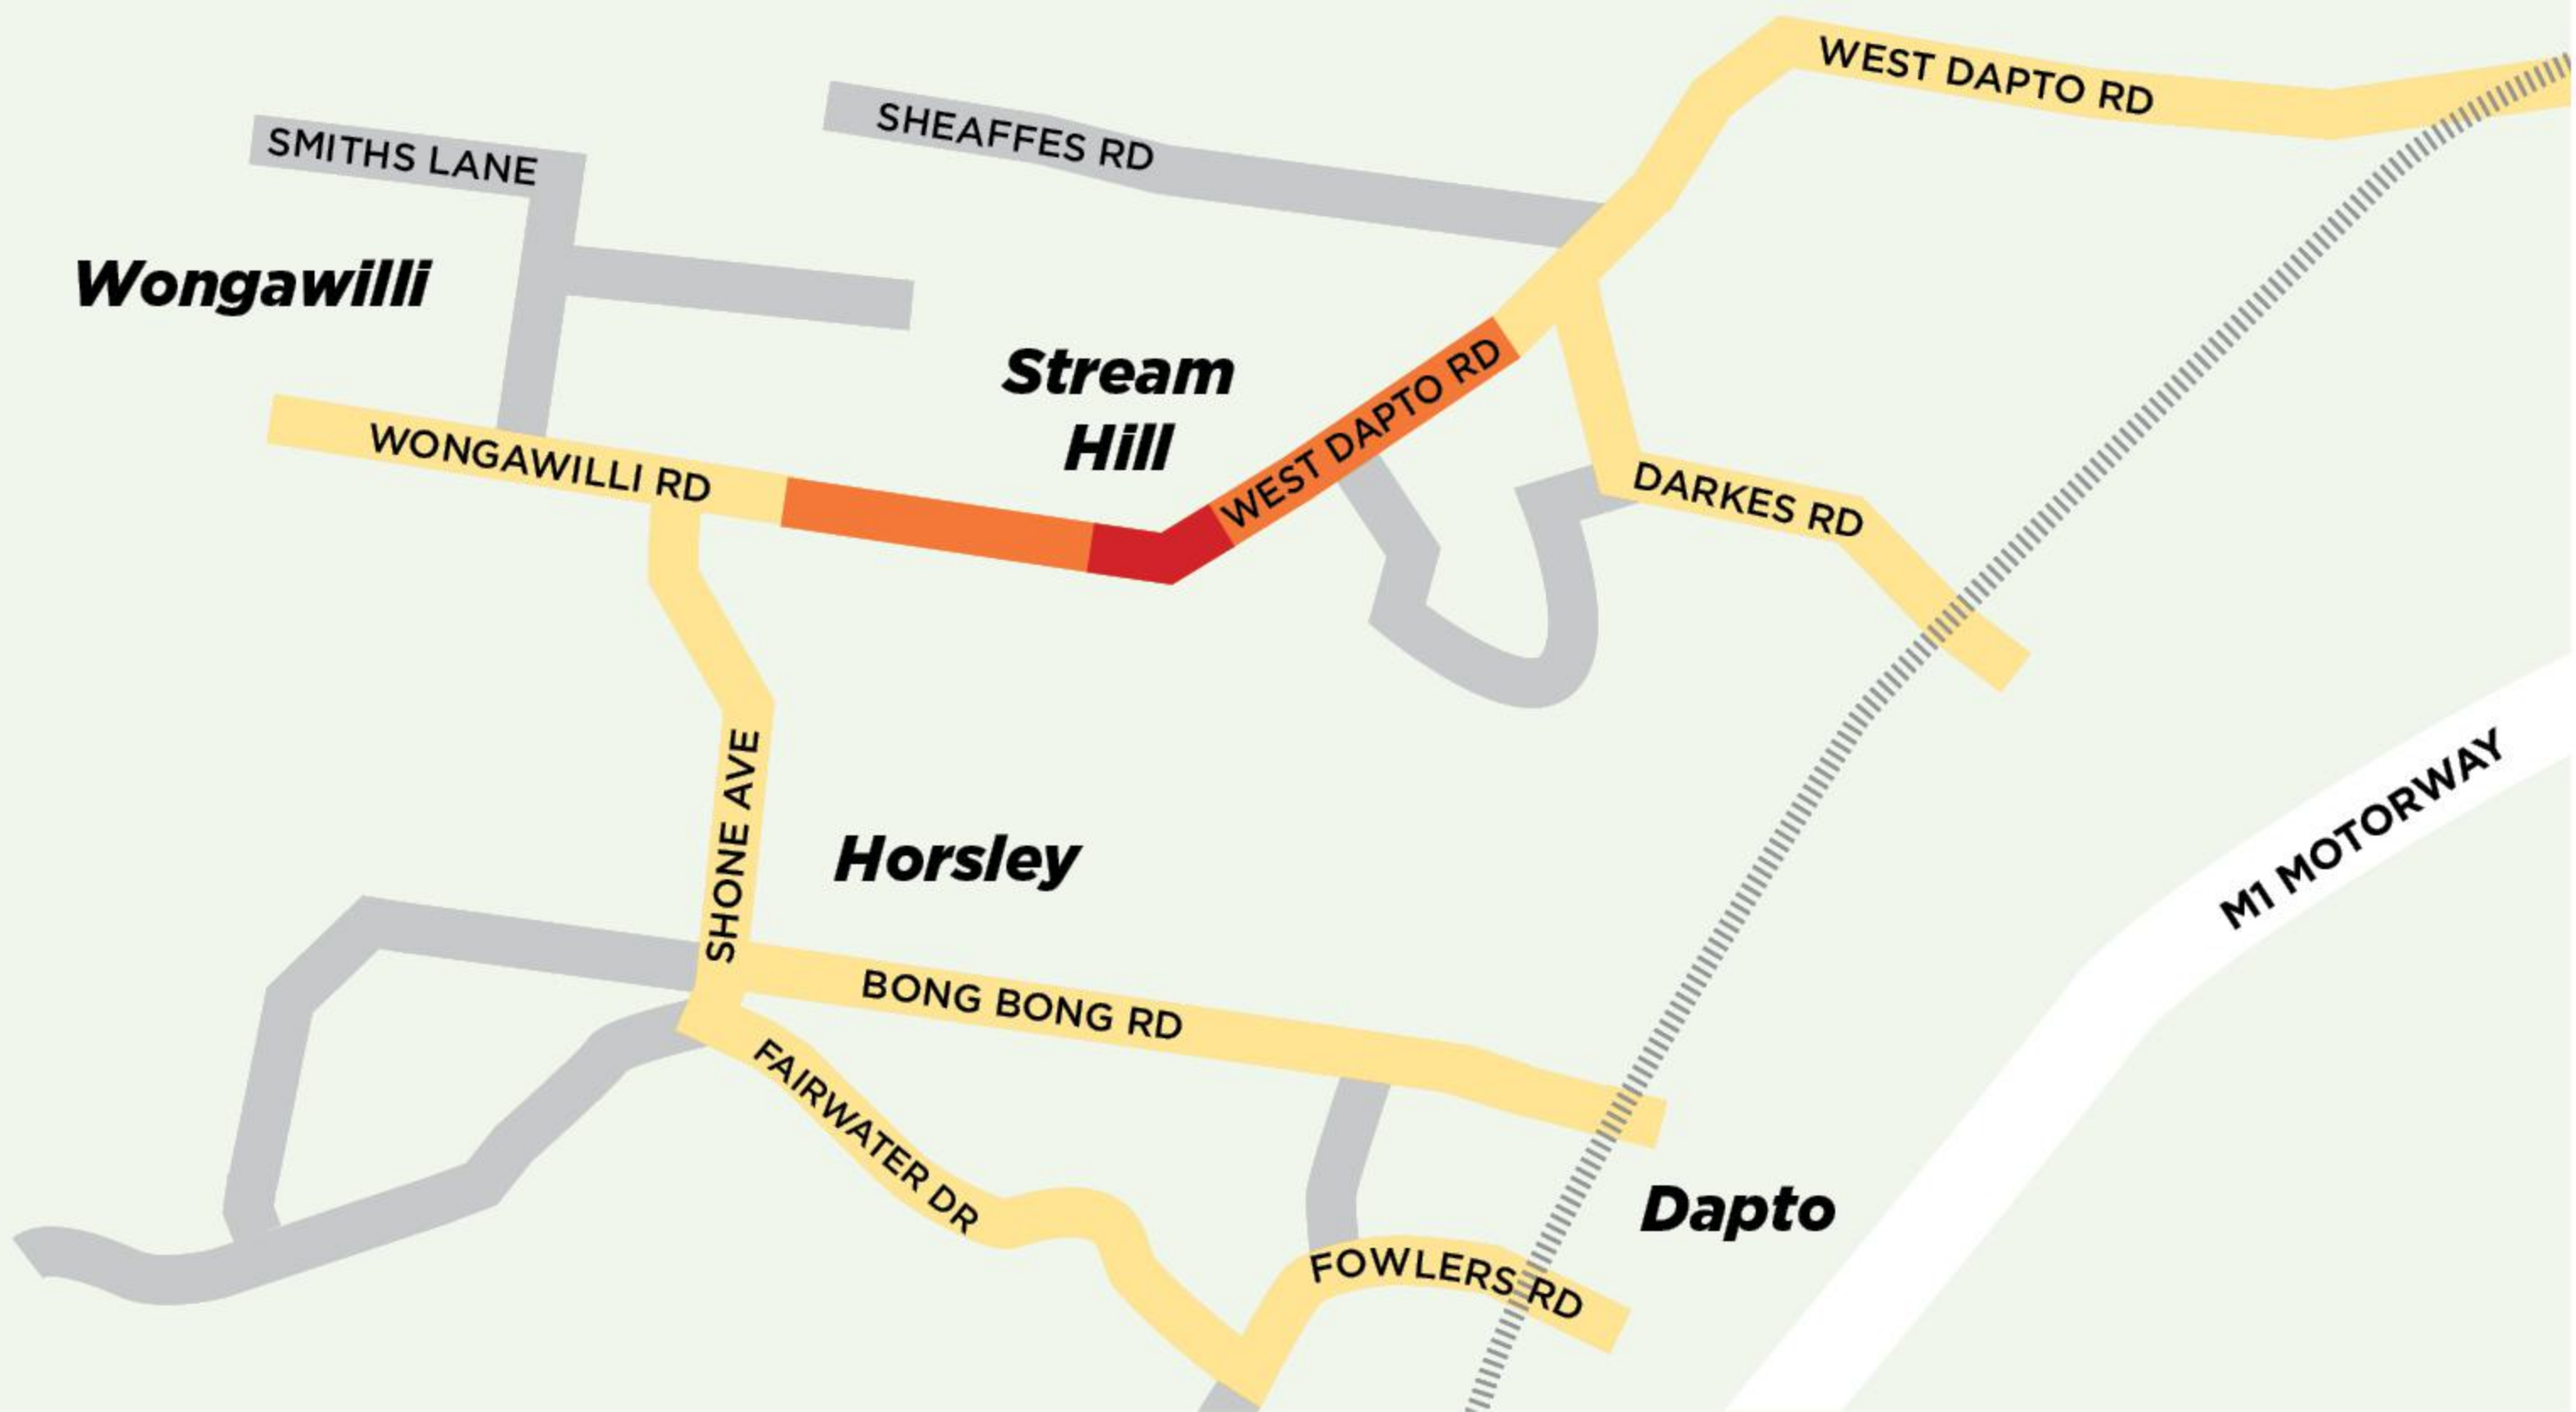

West Dapto Road closed at this location

- Local traffic only

No through access at this location

Location of no through access will be changed throughout the project. Access to all properties adjoining West Dapto Road will be maintained throughout construction. The timing of road closures will be communicated through social media, road side signs, and other means.

Alternative routes: all other roads remain open

Shone Ave closed at this location

- Buses excepted

Alternative routes: all other roads remain open to all traffic